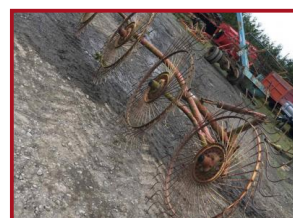

VICON Acrobat

£150.00

Tidy as you will find no missing or broken tines 07900438990 Nationwide delivery organised by www.tractortransport.co.uk

Product Details

Product Details	
<i>Category/Type</i>	<i>Implements</i>
<i>Make</i>	<i>VICON</i>
<i>Model</i>	<i>Acrobat</i>
<i>Year</i>	-
<i>Hours</i>	-