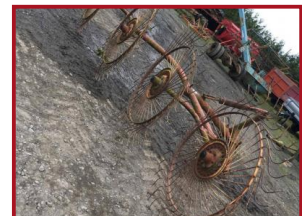

VICON Acrobat

£150.00

Tidy as you will find no missing or broken tines 07900438990 Nationwide delivery organised by www.tractortransport.co.uk

Product Details

Product Details	
<i>Category/Type</i>	<i>Implements</i>
<i>Make</i>	<i>VICON</i>
<i>Model</i>	<i>Acrobat</i>
<i>Year</i>	-
<i>Hours</i>	-