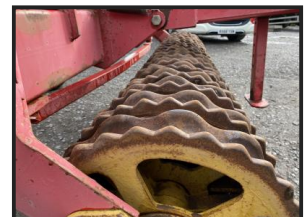

Vadderstat 620 Cambridge Roller's

£2,650.00

Faded paint but superb condition seen very little use/ wear

Product Details

Product Details	
<i>Category/Type</i>	<i>Implements</i>
<i>Make</i>	<i>Vadderstat</i>
<i>Model</i>	<i>620 Cambridge Roller's</i>
<i>Year</i>	-
<i>Hours</i>	-