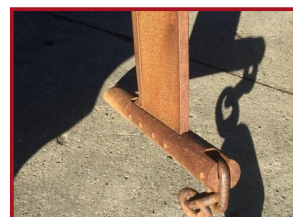

Trailed Mole Plough (black smith made)

£350.00

big beast all in good order few marks on the ram but a bit agricultural looking bargain money
07900438990 nationwide delivery organised by www.tractortransport.co.uk

Product Details

Product Details	
Category/Type	Implements
Make	Trailed Mole Plough
Model	(black smith made)
Year	-
Hours	-

Blackfield Farm, Towlaw, Bishop Auckland, DL13 4QA

Tel: 01388 730528 Mob: 07900 438990