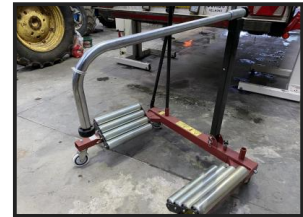

## Tractor wheel changing dolly Wheel changer

**£595.00**

Wheel changer as used in our own workshop Price includes delivery to most uk address's

### Product Details

Product Details	
<i>Category/Type</i>	<i>Shop &amp; Parts</i>
<i>Make</i>	<i>Tractor wheel changing dolly</i>
<i>Model</i>	<i>Wheel changer</i>
<i>Year</i>	<i>2023</i>
<i>Hours</i>	<i>-</i>