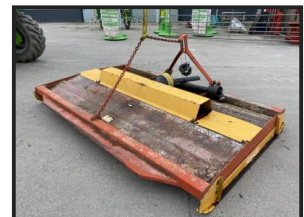

## Teagle Pasture Topper

**£POA**

Please call 07900438990 for more information Nationwide delivery organised by  
tractortransport.co.uk

### Product Details

Product Details	
<i>Category/Type</i>	<i>Implements</i>
<i>Make</i>	<i>Teagle</i>
<i>Model</i>	<i>Pasture Topper</i>
<i>Year</i>	-
<i>Hours</i>	-

**Blackfield Farm, Tow law, Bishop Auckland, DL13 4QA**