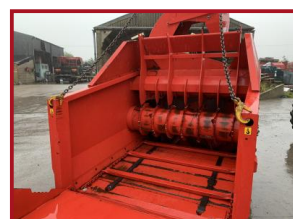

## Tarup 852 Straw Bedder

**£4,750.00**

Excellent condition, all serviced ready to use 07900438990 nationwide delivery organised by [www.tractortransport.co.uk](http://www.tractortransport.co.uk)

### Product Details

Product Details	
<b>Category/Type</b>	<b>Implements</b>
<b>Make</b>	<b>Tarup</b>
<b>Model</b>	<b>852 Straw Bedder</b>
<b>Year</b>	-
<b>Hours</b>	-

**Blackfield Farm, Towlaw, Bishop Auckland, DL13 4QA**