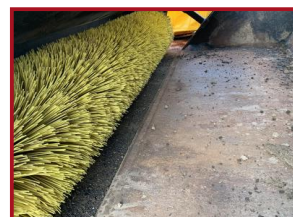

SLEWTIC Bucket Brush

£1,450.00

Excellent condition, brackets to fit Jcb 526s 07900438990 nationwide delivery organised by www.tractortransport.co.uk

Product Details

Product Details	
<i>Category/Type</i>	<i>Implements</i>
<i>Make</i>	<i>SLEWTIC</i>
<i>Model</i>	<i>Bucket Brush</i>
<i>Year</i>	-
<i>Hours</i>	-