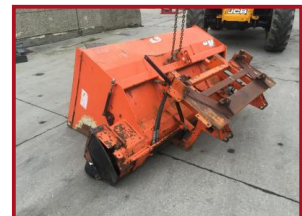

RITCHIE ROOT BUCKET

£2,250.00

Very good, nationwide delivery organised by www.tractortransport.co.uk

Product Details

Product Details	
<i>Category/Type</i>	<i>Implements</i>
<i>Make</i>	<i>RITCHIE</i>
<i>Model</i>	<i>ROOT BUCKET</i>
<i>Year</i>	-
<i>Hours</i>	-