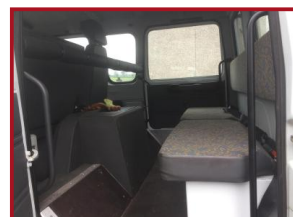

RENAULT MIDLINER

£1,650.00

Direct from Tyne and wear metro only done 30,000kms from brand new make ideal go karting truck/ market traders truck/ recovery truck etc nationwide delivery organised 07900438990

Product Details

Category/Type	Trucks
Make	RENAULT
Model	MIDLINER
Year	-
Hours	-

Blackfield Farm, Towlaw, Bishop Auckland, DL13 4QA

Tel: 01388 730528 Mob: 07900 438990

www.watsonmachinery.co.uk info@watsonmachinery.com