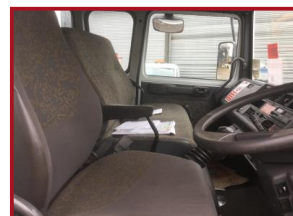

RENAULT MIDLINER

£1,650.00

Direct from Tyne and wear metro only done 30,000kms from brand new make ideal go karting truck/ market traders truck/ recovery truck etc nationwide delivery organised 07900438990

Product Details

Category/Type	Trucks
Make	RENAULT
Model	MIDLINER
Year	-
Hours	-

Blackfield Farm, Towlaw, Bishop Auckland, DL13 4QA

Tel: 01388 730528 Mob: 07900 438990

www.watsonmachinery.co.uk info@watsonmachinery.com