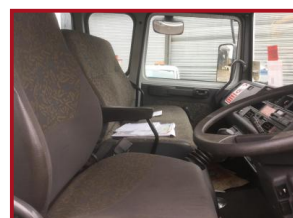

RENAULT MIDLINER

£1,650.00

Direct from Tyne and wear metro only done 30,000kms from brand new make ideal go karting truck/ market traders truck/ recovery truck etc nationwide delivery organised 07900438990

Product Details

Category/Type	Trucks
Make	RENAULT
Model	MIDLINER
Year	-
Hours	-

Blackfield Farm, Towlaw, Bishop Auckland, DL13 4QA

Tel: 01388 730528 Mob: 07900 438990

www.watsonmachinery.co.uk info@watsonmachinery.com