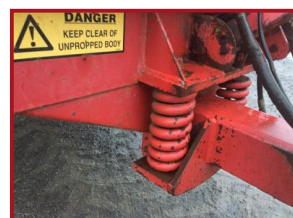

Red Rock 9.5 Ton Silage Trailer

£4,450.00

Tidy trailer, sprung drawbar, 07900438990 nationwide delivery organised by
www.tractortransport.co.uk

Product Details

Category/Type	Agricultural Trailers
Make	Red Rock
Model	9.5 Ton Silage Trailer
Year	-
Hours	-