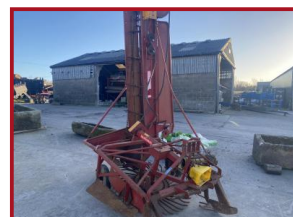

## Ransomes Tim Beet Harvester

**£950.00**

Excellent condition. Ready to use. Please call 07900438990 for more information. Nationwide delivery organised by [tractortransport.co.uk](http://tractortransport.co.uk)

### Product Details

<b>Category/Type</b>	<b>Harvesters</b>
<b>Make</b>	<b>Ransomes Tim</b>
<b>Model</b>	<b>Beet Harvester</b>
<b>Year</b>	-
<b>Hours</b>	-

**Blackfield Farm, Towlaw, Bishop Auckland, DL13 4QA**