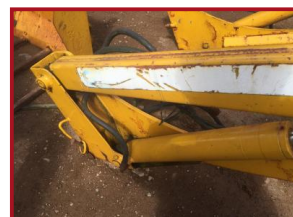

POWER LOADER GRAYS

£650.00

Tidy tight loader complete with a set of brackets (either Massey290/390 or David brown 1390 but not sure) nationwide delivery organised 07900438990

Product Details

Category/Type	Tractors
Make	POWER LOADER
Model	GRAYS
Year	-
Hours	-