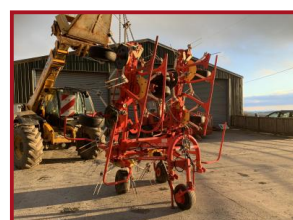

Pottinger 8 Rotor Tedder

£4,950.00

Excellent condition 2012 model direct from genuine dispersal out of season bargain 07900438990
nationwide delivery organised by www.tractortransport.co.uk

Product Details

<i>Category/Type</i>	<i>Implements</i>
<i>Make</i>	<i>Pottinger</i>
<i>Model</i>	<i>8 Rotor Tedder</i>
<i>Year</i>	-
<i>Hours</i>	-

Blackfield Farm, Towlaw, Bishop Auckland, DL13 4QA

Tel: 01388 730528 Mob: 07900 438990