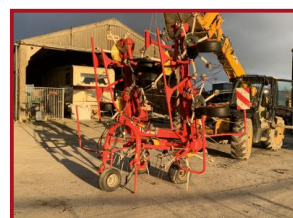

Pottinger 8 Rotor Tedder

£4,950.00

Excellent condition 2012 model direct from genuine dispersal out of season bargain 07900438990
nationwide delivery organised by www.tractortransport.co.uk

Product Details

<i>Category/Type</i>	<i>Implements</i>
<i>Make</i>	<i>Pottinger</i>
<i>Model</i>	<i>8 Rotor Tedder</i>
<i>Year</i>	-
<i>Hours</i>	-

Blackfield Farm, Towlaw, Bishop Auckland, DL13 4QA

Tel: 01388 730528 Mob: 07900 438990