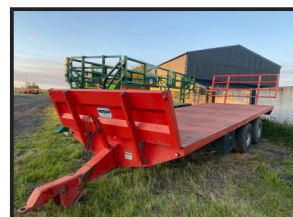

## Portequip 21ft Bale Trailer

**£4,950.00**

Very good condition Please call 07900438990 for more information Nationwide delivery organised by tractortransport.co.uk

### Product Details

Product Details	
<i>Category/Type</i>	<i>Trailers</i>
<i>Make</i>	<i>Portequip</i>
<i>Model</i>	<i>21ft Bale Trailer</i>
<i>Year</i>	<i>2013</i>
<i>Hours</i>	<i>-</i>

**Blackfield Farm, Tow law, Bishop Auckland, DL13 4QA**