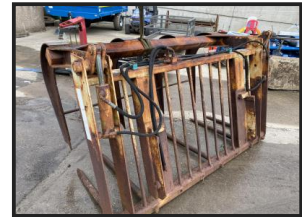

Muck Grab

£POA

Please call 07900438990 for more information Nationwide delivery organised by tractortransport.co.uk

Product Details

Product Details	
<i>Category/Type</i>	<i>Attachments</i>
<i>Make</i>	<i>Muck</i>
<i>Model</i>	<i>Grab</i>
<i>Year</i>	-
<i>Hours</i>	-