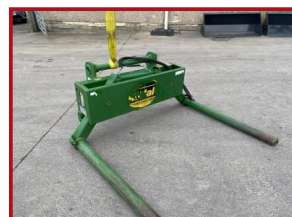

McHale Bale Handler

£800.00

In good order. On Manitou brackets. Please call 07900438990 for more information. Nationwide delivery organised by tractortransport.co.uk

Product Details

Product Details	
Category/Type	Implements
Make	McHale
Model	Bale Handler
Year	2018
Hours	-