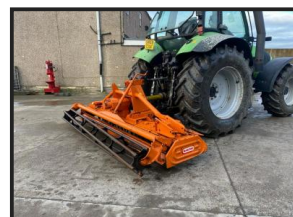

Mashio 3.5 mtr Power Harrow

SOLD

Very clean example runs perfect direct from genuine retirement sale

Product Details

Product Details	
<i>Category/Type</i>	<i>Recently Sold</i>
<i>Make</i>	<i>Mashio</i>
<i>Model</i>	<i>3.5 mtr Power Harrow</i>
<i>Year</i>	-
<i>Hours</i>	-