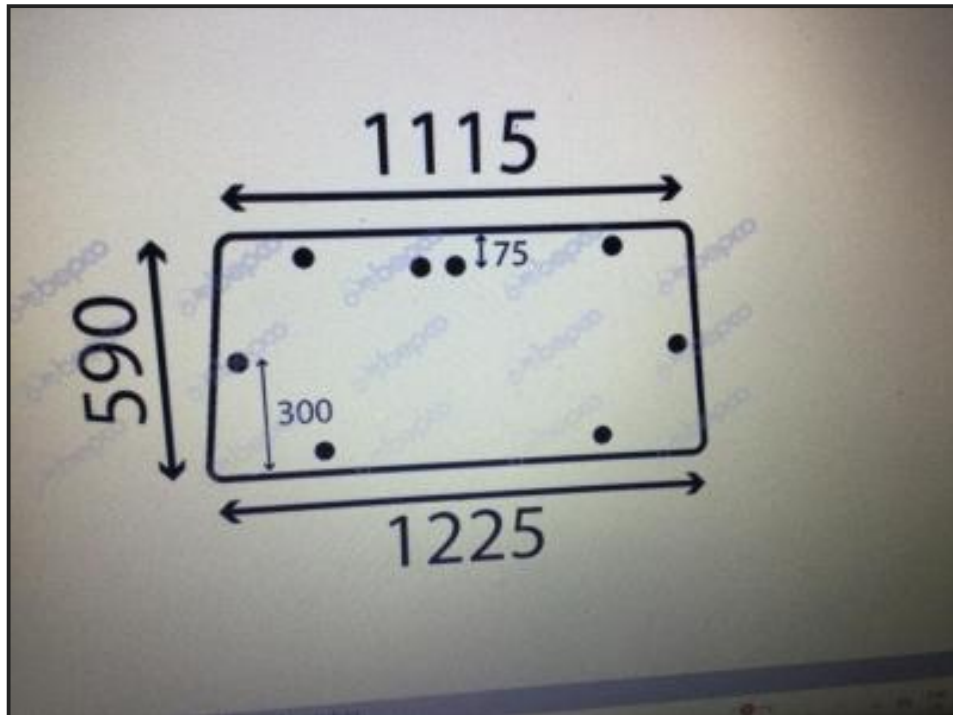

Maseey Ferguson 390: Rear Window

£36.90

all cab glass available for most Telehandlers and tractors at fantastic prices

Product Details

Product Details	
<i>Category/Type</i>	<i>Shop & Parts</i>
<i>Make</i>	<i>Maseey Ferguson 390:</i>
<i>Model</i>	<i>Rear Window</i>
<i>Year</i>	-
<i>Hours</i>	-