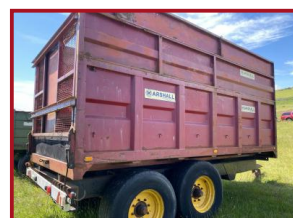

Marshall Silage trailer

£3,150.00

On super singles complete with grain door, 07900438990 nationwide delivery organised by www.tractortransport.co.uk

Product Details	
Category/Type	Agricultural Trailers
Make	Marshall
Model	Silage trailer
Year	-
Hours	-