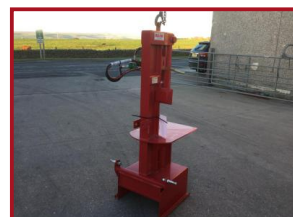

MALONE LOG SPLITTER

£790.00

Superbly well built, 14ton Ram, we have sold lots of these locally this season and everyone is very happy with them local log supplier has one and is yet to find a log that they won't split, CE marked 07900438990 nationwide delivery organised by www.tractortransport.co.uk

Product Details

Product Details	
<i>Category/Type</i>	<i>Implements</i>
<i>Make</i>	<i>MALONE</i>
<i>Model</i>	<i>LOG SPLITTER</i>
<i>Year</i>	-
<i>Hours</i>	-

Blackfield Farm, Towlaw, Bishop Auckland, DL13 4QA