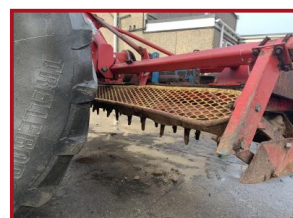

LELY 3.5 mtr Power Harrow

£550.00

Had it on tractor and it runs nice, dry, 07900438990 nationwide delivery organised by
www.tractortransport.co.uk

Product Details

Product Details	
<i>Category/Type</i>	<i>Implements</i>
<i>Make</i>	<i>LELY</i>
<i>Model</i>	<i>3.5 mtr Power Harrow</i>
<i>Year</i>	-
<i>Hours</i>	-