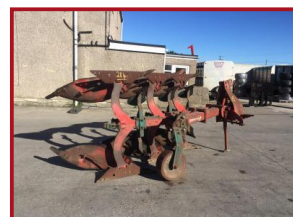

Kvnerland 3 Furrow

£1,950.00

Not nice on the paint but number 8 body's and hasn't done a lot of work 07900438990 Nationwide
Delivery Organised By www.tractortransport.co.uk

Product Details

Product Details	
Category/Type	Implements
Make	Kvnerland
Model	3 Furrow
Year	-
Hours	-