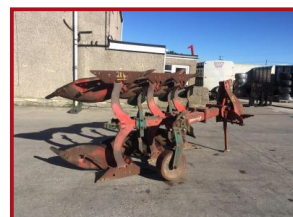

Kvnerland 3 Furrow Plough

£1,950.00

Paintwork not the tidiest but number 8 bodies. Machine hasn't done a lot of work. Please call 07900438990 for more information. Nationwide delivery organised by tractortransport.co.uk.

Product Details

Product Details	
<i>Category/Type</i>	<i>Implements</i>
<i>Make</i>	<i>Kvnerland</i>
<i>Model</i>	<i>3 Furrow Plough</i>
<i>Year</i>	-
<i>Hours</i>	-

Blackfield Farm, Towlaw, Bishop Auckland, DL13 4QA