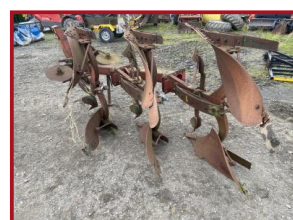

Kverneland 3 Furrow Auto-reset Plough

£1,150.00

Straight plough. Please call 07900438990 for more information. Nationwide delivery organised by tractortransport.co.uk

Product Details

Product Details	
Category/Type	Implements
Make	Kverneland
Model	3 Furrow Auto-reset Plough
Year	-
Hours	-