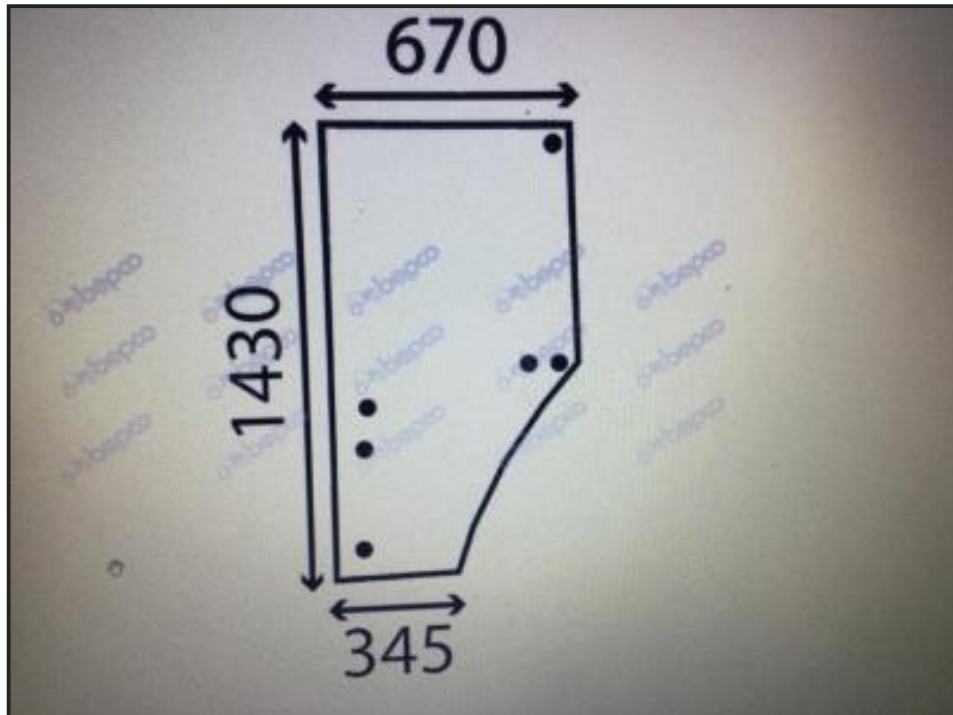

## John Deere 6320 Full door glass

**£79.00**

fantastic prices on cab glass for most tractors Telehandlers and plant ring with your requirements

Product Details	
<i>Category/Type</i>	<i>Shop &amp; Parts</i>
<i>Make</i>	<i>John Deere 6320</i>
<i>Model</i>	<i>Full door glass</i>
<i>Year</i>	<i>2025</i>
<i>Hours</i>	<i>-</i>