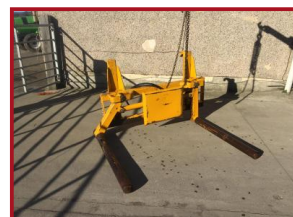

Jcb QFit Bale Squeezer

£585.00

Excellent condition 07900438990 Nationwide delivery organised by www.tractortransport.co.uk

Product Details

Category/Type	Tractors
Make	Jcb
Model	QFit Bale Squeezer
Year	-
Hours	-