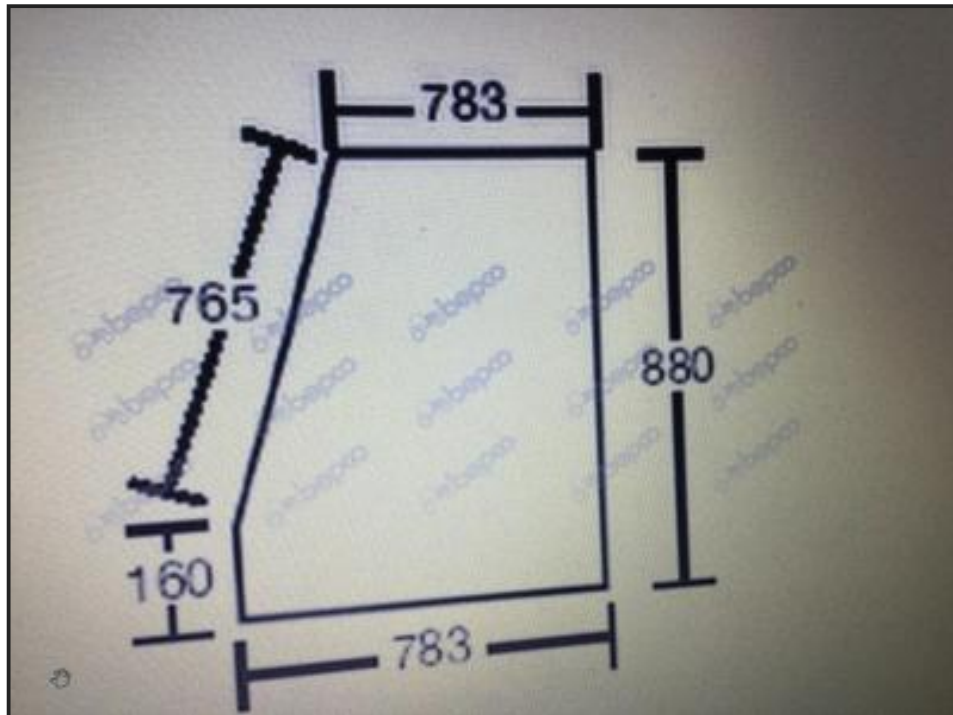

JCB 526s Top Door Glasd

£59.00

fantastic prices on cab glass for most Telehandlers plant and tractors

Product Details

Product Details	
<i>Category/Type</i>	<i>Shop & Parts</i>
<i>Make</i>	<i>JCB 526s</i>
<i>Model</i>	<i>Top Door Glasd</i>
<i>Year</i>	-
<i>Hours</i>	-