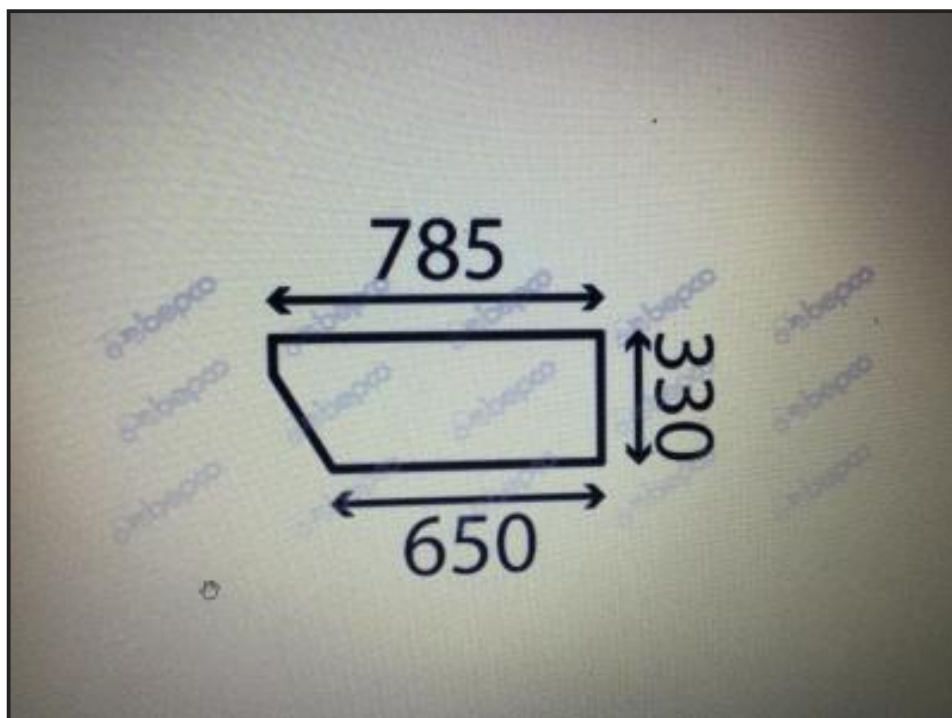

JCB 526s Bottom door glass

£26.50

fantastic prices on cab glass for most tractors plant and Telehandlers

Product Details

Product Details	
<i>Category/Type</i>	<i>Shop & Parts</i>
<i>Make</i>	<i>JCB 526s</i>
<i>Model</i>	<i>Bottom door glass</i>
<i>Year</i>	<i>2025</i>
<i>Hours</i>	<i>-</i>