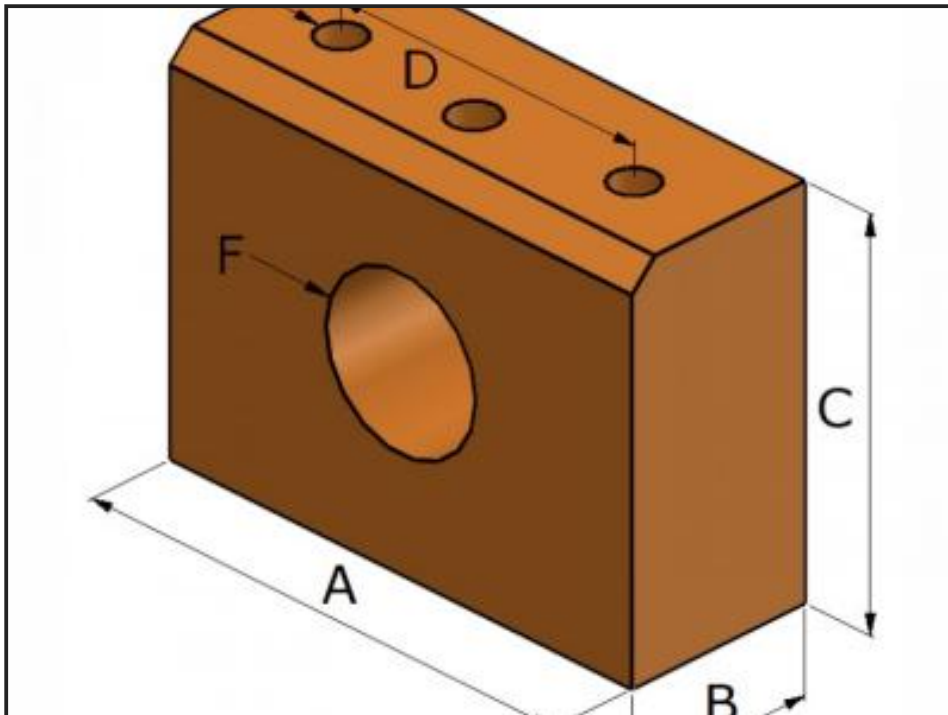

## Fleming ZGPP52 2 1/2" land roller bearings

**£30.00**

65mm Land Roller Bearing for use on Fleming 83010,83012,83010T and 163010 Land Rollers Also used on the centre rollers on some models of 183010 Folding Land Rollers. Available in stock

### Product Details

Product Details	
<b>Category/Type</b>	<b>Shop &amp; Parts</b>
<b>Make</b>	<b>Fleming ZGPP52</b>
<b>Model</b>	<b>2 1/2" land roller bearings</b>
<b>Year</b>	-
<b>Hours</b>	-

Blackfield Farm, Tow law, Bishop Auckland, DL13 4QA