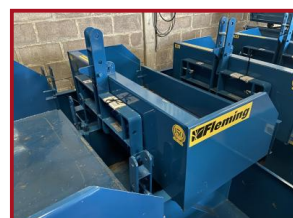

Fleming TB5 Transport Box

£335.00

Brand new- in stock available for immediate delivery. 5ft tipping transport box ideal for a range of tasks. Features include; 3mm reinforced steel plate, easily removable back door and Cat. 1 pins.

Please call 07900438990 for more information. Nationwide delivery organised by tractortransport.co.uk

Product Details

Product Details	
<i>Category/Type</i>	<i>Implements</i>
<i>Make</i>	<i>Fleming TB5</i>
<i>Model</i>	<i>Transport Box</i>
<i>Year</i>	<i>2021</i>
<i>Hours</i>	<i>-</i>