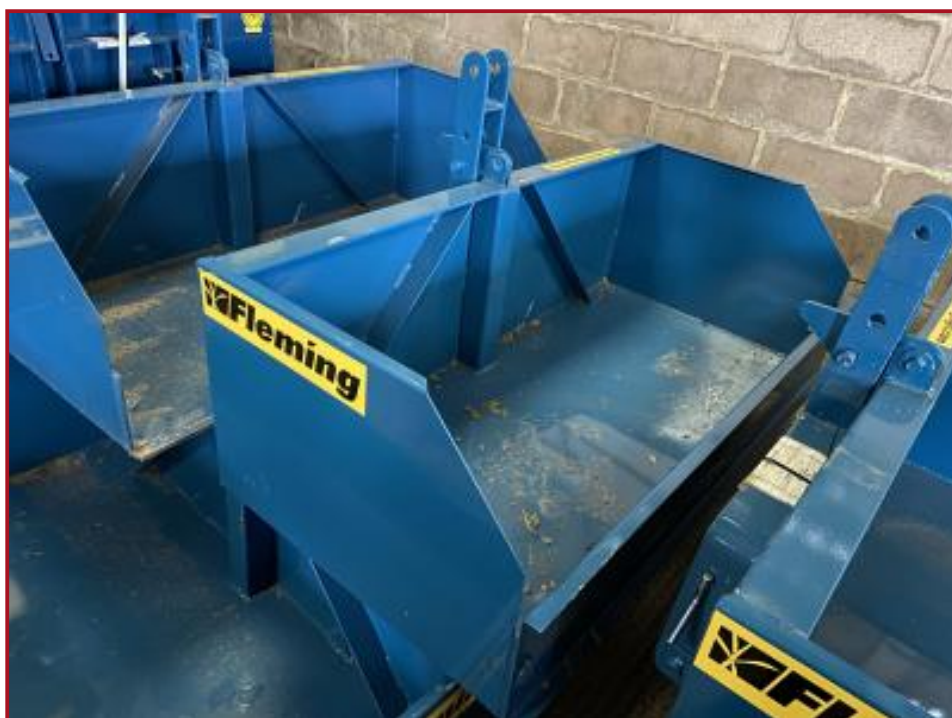

Fleming TB5 Transport Box

£335.00

Brand new- in stock available for immediate delivery. 5ft tipping transport box ideal for a range of tasks. Features include; 3mm reinforced steel plate, easily removable back door and Cat. 1 pins.

Please call 07900438990 for more information. Nationwide delivery organised by tractortransport.co.uk

Product Details

Product Details	
<i>Category/Type</i>	<i>Implements</i>
<i>Make</i>	<i>Fleming TB5</i>
<i>Model</i>	<i>Transport Box</i>
<i>Year</i>	<i>2021</i>
<i>Hours</i>	<i>-</i>