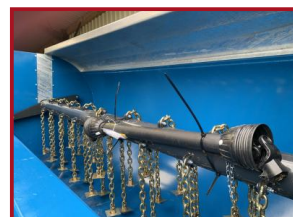

Fleming MS1000 Muck Spreader

£5,450.00

550 tyres in stock for immediate delivery by www.tractortransport.co.uk

Product Details

Product Details	
Category/Type	Implements
Make	Fleming
Model	MS1000 Muck Spreader
Year	-
Hours	-