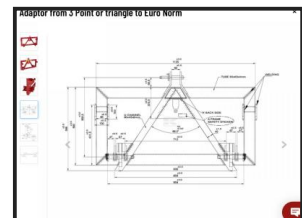

## Euro 8 / 3 point Linkage adapter A Frame

**£250.00**

ce marked 3 point linkage or A Frame conversion to Euro 8; enables the use of buckets forks bale handlers etc on the back of a tractor