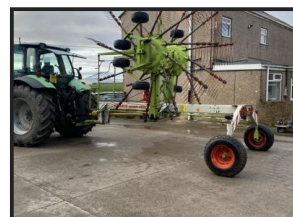

Claas Twin Rotor Rake

SOLD

Straight tidy example direct from genuine farm retirement sale workshop checked and ran up

Product Details

Product Details	
<i>Category/Type</i>	<i>Recently Sold</i>
<i>Make</i>	<i>Claas</i>
<i>Model</i>	<i>Twin Rotor Rake</i>
<i>Year</i>	-
<i>Hours</i>	-