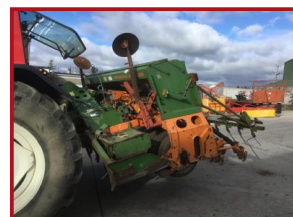

AMMAZONE 3 MTS combination Drill

£2,350.00

Good outfit runs lovely with lots of spare parts nationwide delivery organised by
www.tractortransport.co.uk

Product Details

Product Details	
<i>Category/Type</i>	<i>Implements</i>
<i>Make</i>	<i>AMMAZONE</i>
<i>Model</i>	<i>3 MTS combination Drill</i>
<i>Year</i>	-
<i>Hours</i>	-