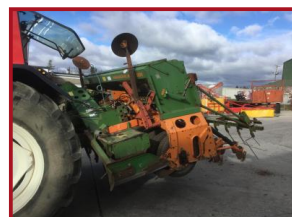

AMMAZONE 3 MTS combination Drill

£2,350.00

Good outfit runs lovely with lots of spare parts nationwide delivery organised by
www.tractortransport.co.uk

Product Details

Product Details	
<i>Category/Type</i>	<i>Implements</i>
<i>Make</i>	<i>AMMAZONE</i>
<i>Model</i>	<i>3 MTS combination Drill</i>
<i>Year</i>	-
<i>Hours</i>	-