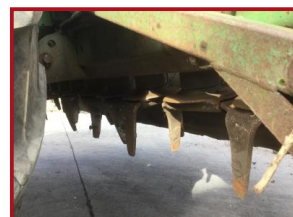

AMMAZONE 3 Mtr Combination Grain drill

£POA

Good order runs nice lots of spares, good dry harrow, manual tram lining nationwide delivery organised by www.tractortransport.co.uk

Product Details

Product Details	
Category/Type	Implements
Make	AMMAZONE
Model	3 Mtr Combination Grain drill
Year	-
Hours	-