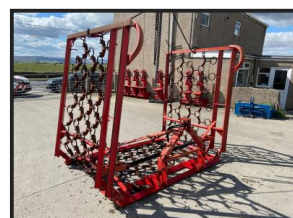

6m Grass Chain Harrows

£1,150.00

Please call 07900438990 for more information Nationwide delivery organised by
tractortransport.co.uk

Product Details

Product Details	
<i>Category/Type</i>	<i>Implements</i>
<i>Make</i>	<i>6m Grass</i>
<i>Model</i>	<i>Chain Harrows</i>
<i>Year</i>	-
<i>Hours</i>	-