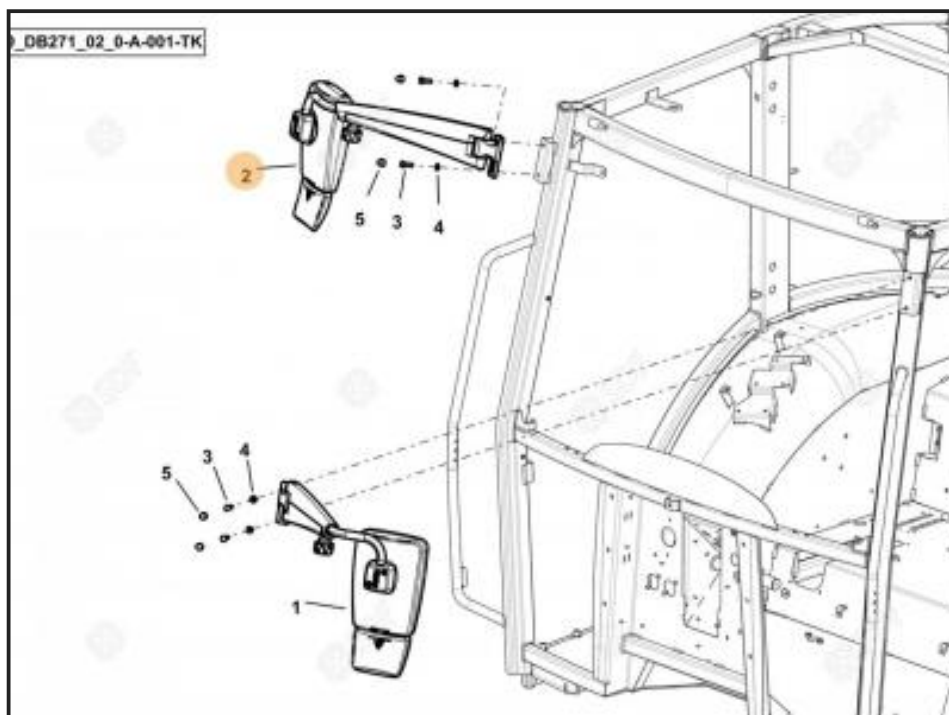

## 0.027.8314.4/10 HURLIMAN REARVIEW MIRROR RH

**£180.00**

In stock Right hand Rearview Mirror For Hurliman 0.027.8314.4/10

### Product Details

Category/Type	Shop & Parts
Make	0.027.8314.4/10
Model	HURLIMAN REARVIEW MIRROR RH
Year	-
Hours	-

Blackfield Farm, Tow law, Bishop Auckland, DL13 4QA

Tel: 01388 730528

[www.watsonmachinery.com](http://www.watsonmachinery.com) [info@watsonmachinery.com](mailto:info@watsonmachinery.com)